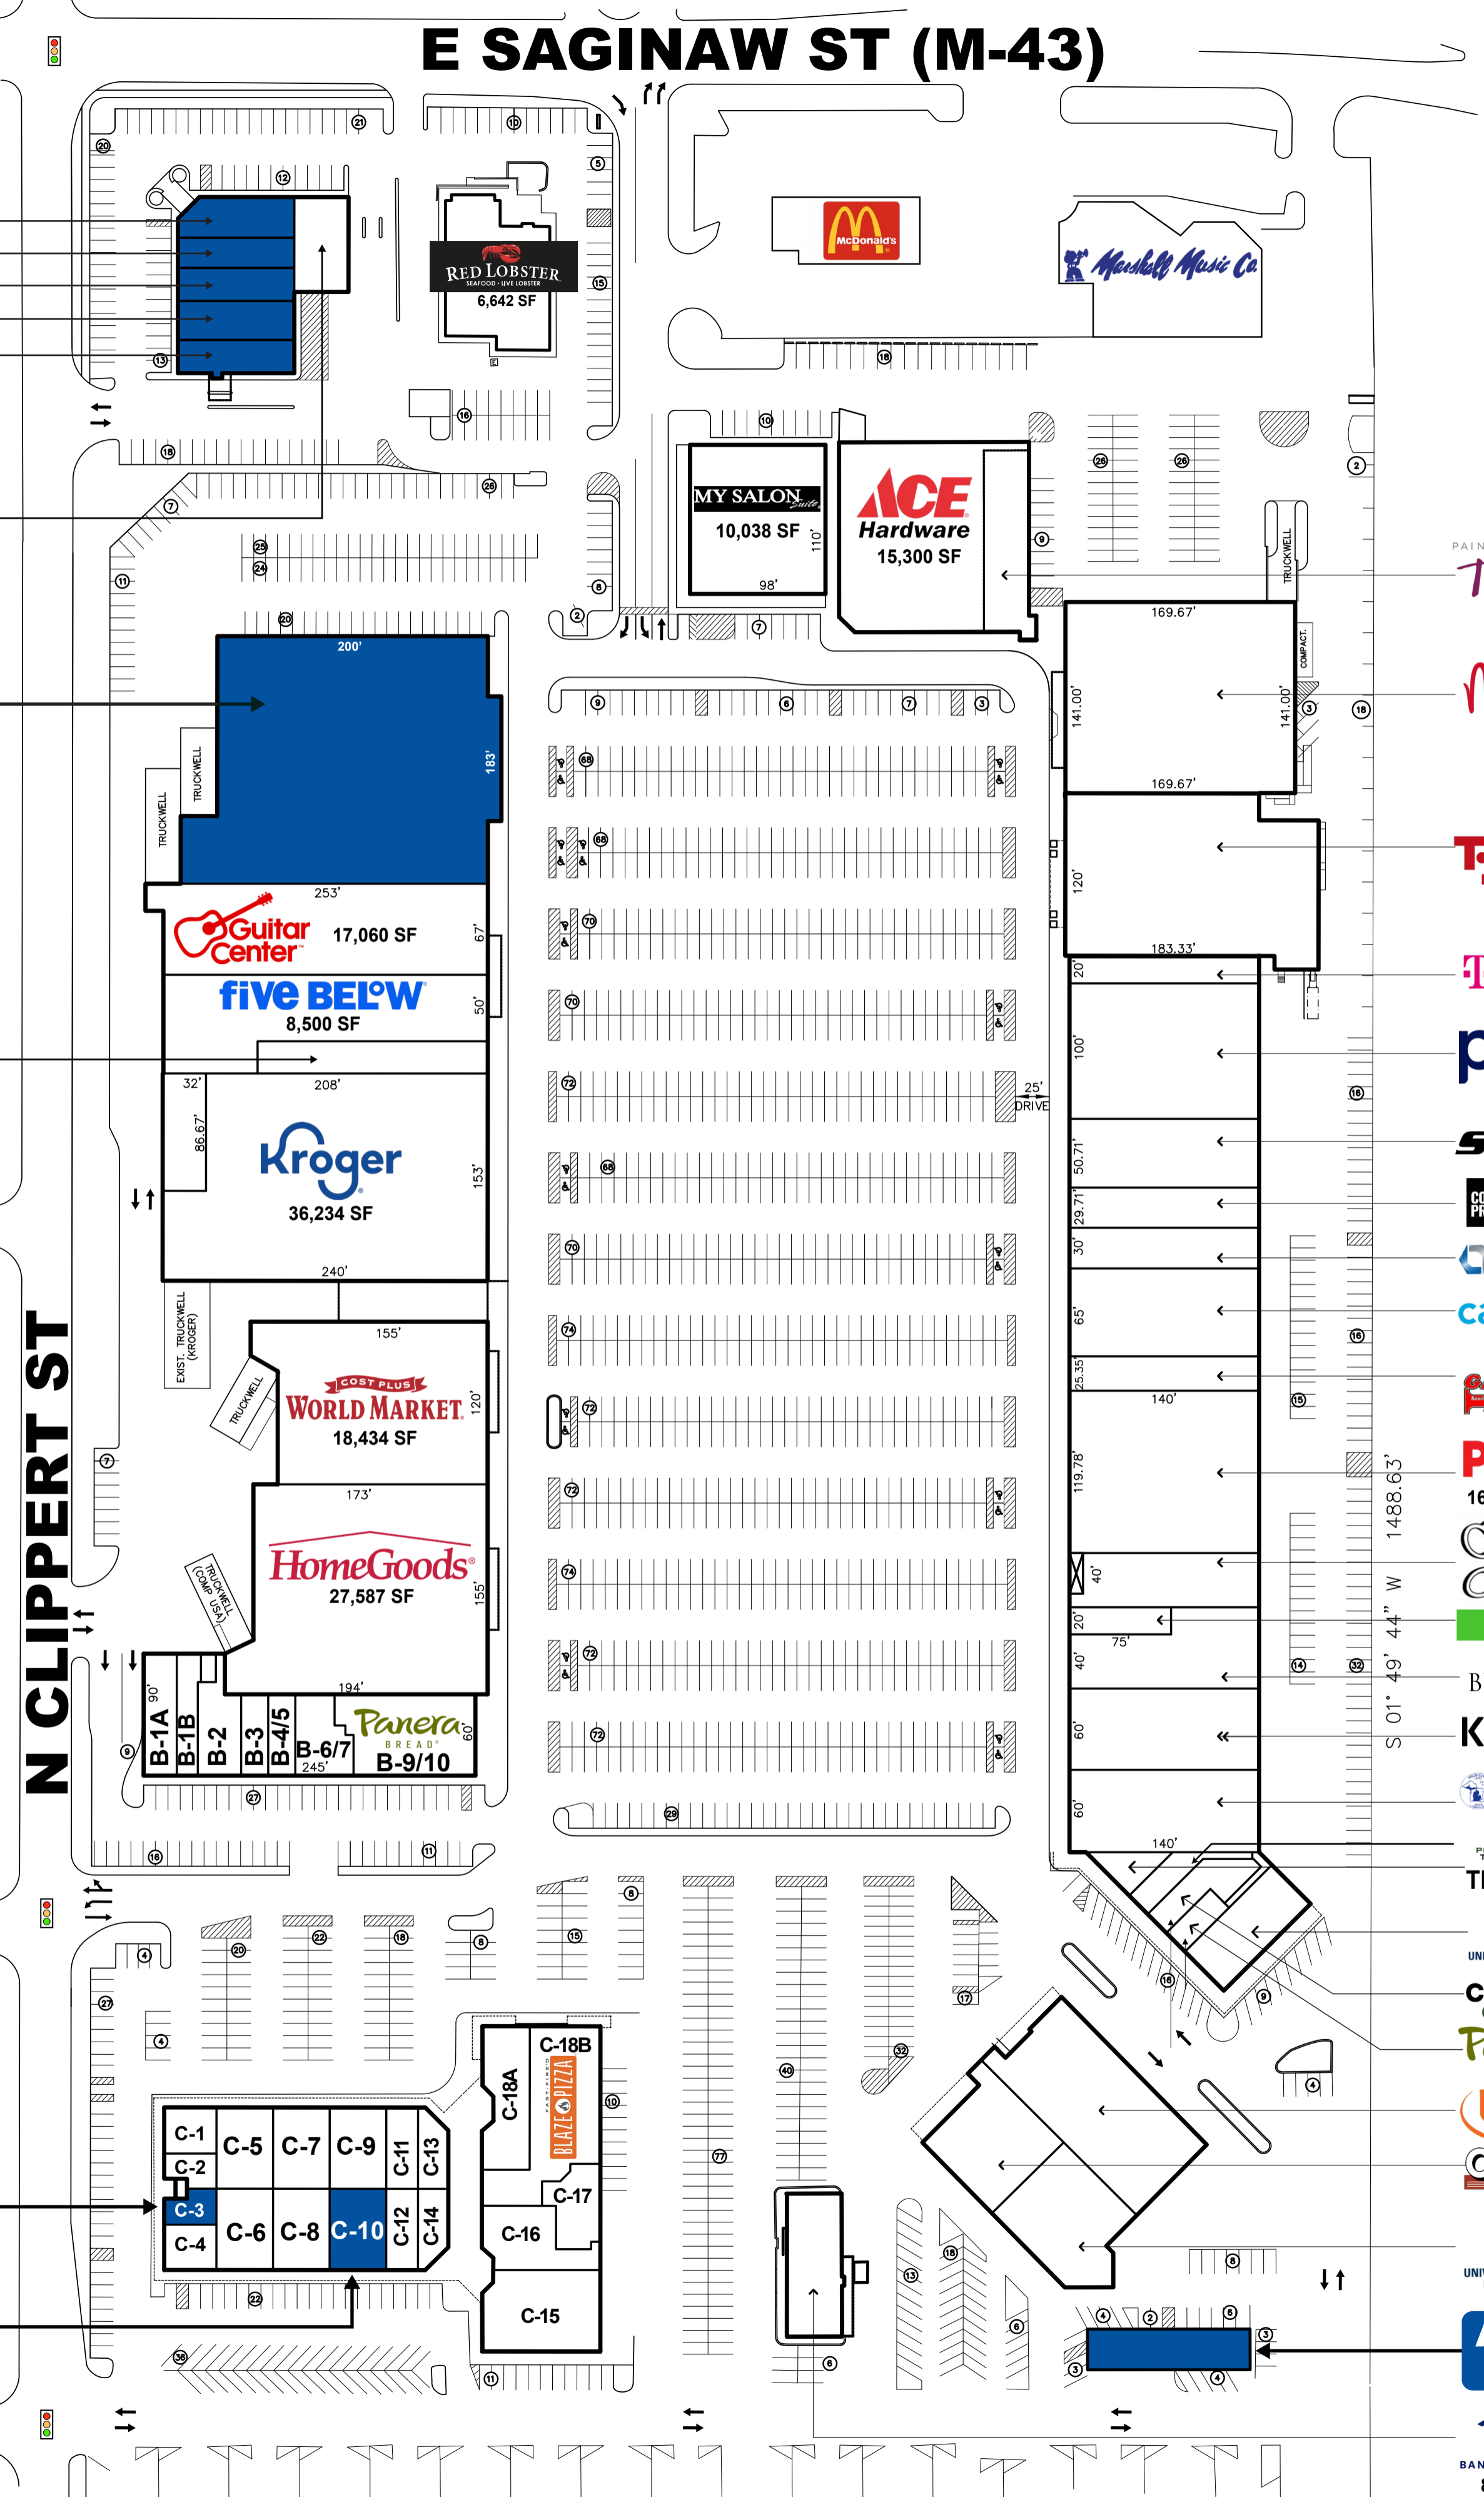

E SAGINAW ST (M-43)

Building 'B' Suites

1A: 	2,150 SF
1B: Stylish Nails	1,450 SF
2: One Day Denture	1,920 SF
3: JCC Salon	1,200 SF
4/5: Hear USA	1,830 SF
6/7: Bento Asian Kitchen	1,569 SF
9/10: 	2,770 SF

Building 'C' Suites

1: Jewlery Doctor	2,000 SF
2: 	1,726 SF
3: AVAILABLE	1,300 SF
4: Official Driving School	1,605 SF
5: Sparty's Coney Island	2,071 SF
6: 	3,000 SF
7: Aladdin's Restaurant	2,158 SF
8: King of the Grill Express	2,059 SF
9: Apple Jade	2,116 SF
10: AVAILABLE	2,269 SF
11: 	490 SF
12: BeYouTiful Jewelry	1,490 SF
13: 	1,457 SF
14: Lary Cushion Trophies	1,475 SF
15: Playing Picasso	5,000 SF
16: Prime Time Awards	3,000 SF
17: Acapulco Mexican Grill	1,800 SF
18A: 	3,600 SF
18B: 	6,641 SF

AVAILABLE
2,650 SF
1,626 SF
1,978 SF
2,504 SF
1,702 SF

AVAILABLE
30,009 SF

AVAILABLE
1,300 SF

AVAILABLE
2,269 SF

AVAILABLE
3,600 SF

- Twist 4,344 SF
- Michaels 23,899 SF
- T.J. maxx 22,000 SF
- T Mobile 2,800 SF
- petco 14,000 SF
- SKECHERS 7,000 SF
- COSMO PROF 4,200 SF
- LANE'S 4,200 SF
- carter's 9,100 SF
- Party City 16,800 SF
- Guys & Gals 5,008 SF
- H&R BLOCK 1,500 SF
- BECKER'S BRIDAL 5,600 SF
- Kirkland's
- LIBERTY COIN SERVICE 8,400 SF
- THE KEYLESS SHOP 975 SF
- CONRAD'S 950 SF
- Panera CATERING 2,750 SF
- ULTA BEAUTY 11,250 SF
- Olgas
- BANK OF AMERICA COMMERCIAL 8,939 SF